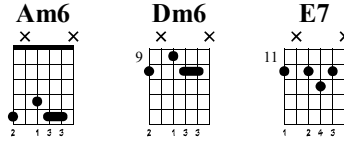

Minor Swing

Django Reinhardt

Arrangement by FaChords Guitar

Standard tuning

$\text{♩} = 120$

Am6 Am6 Am6 Am6 Am6 Am6 Am6 Am6 Dm6 Dm6 Dm6 Dm6 Dm6 Dm6 Dm6

s.guit.

E7 E7 E7 E7 E7 E7 E7 E7 Am6 Am6 Am6 Am6 Am6 Am6 Am6 Am6